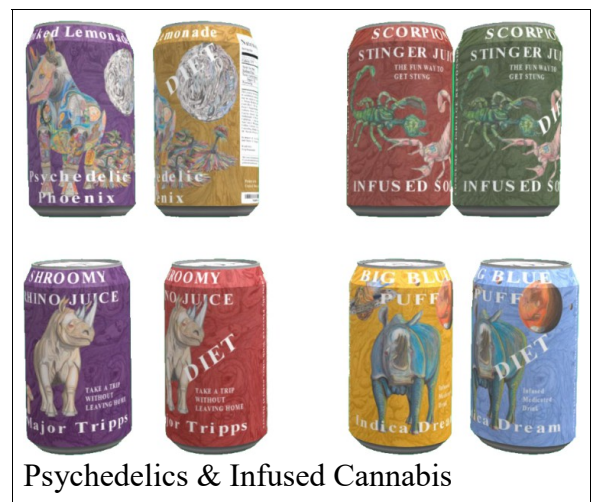

INFORMATION

These drink labels are available as canned drinks in Second Life Only.

The "Novelty Soda Book & Pack" contains a book with labels shown on pages and one can containing six animated cans (transfer only).

The artwork is also available on products from RedBubble.com and Society6.com. The drinks are broken down into groupings as follows.

Psychedelics & Infused Cannabis

- Psychedelic Phoenix Spiked Lemonade, Psychedelics
- Shroomy Rhino Juice, Psychedelics
- Scorpion Stinger Juice, Psychedelics
- Big Blue Puff, Infused Indica